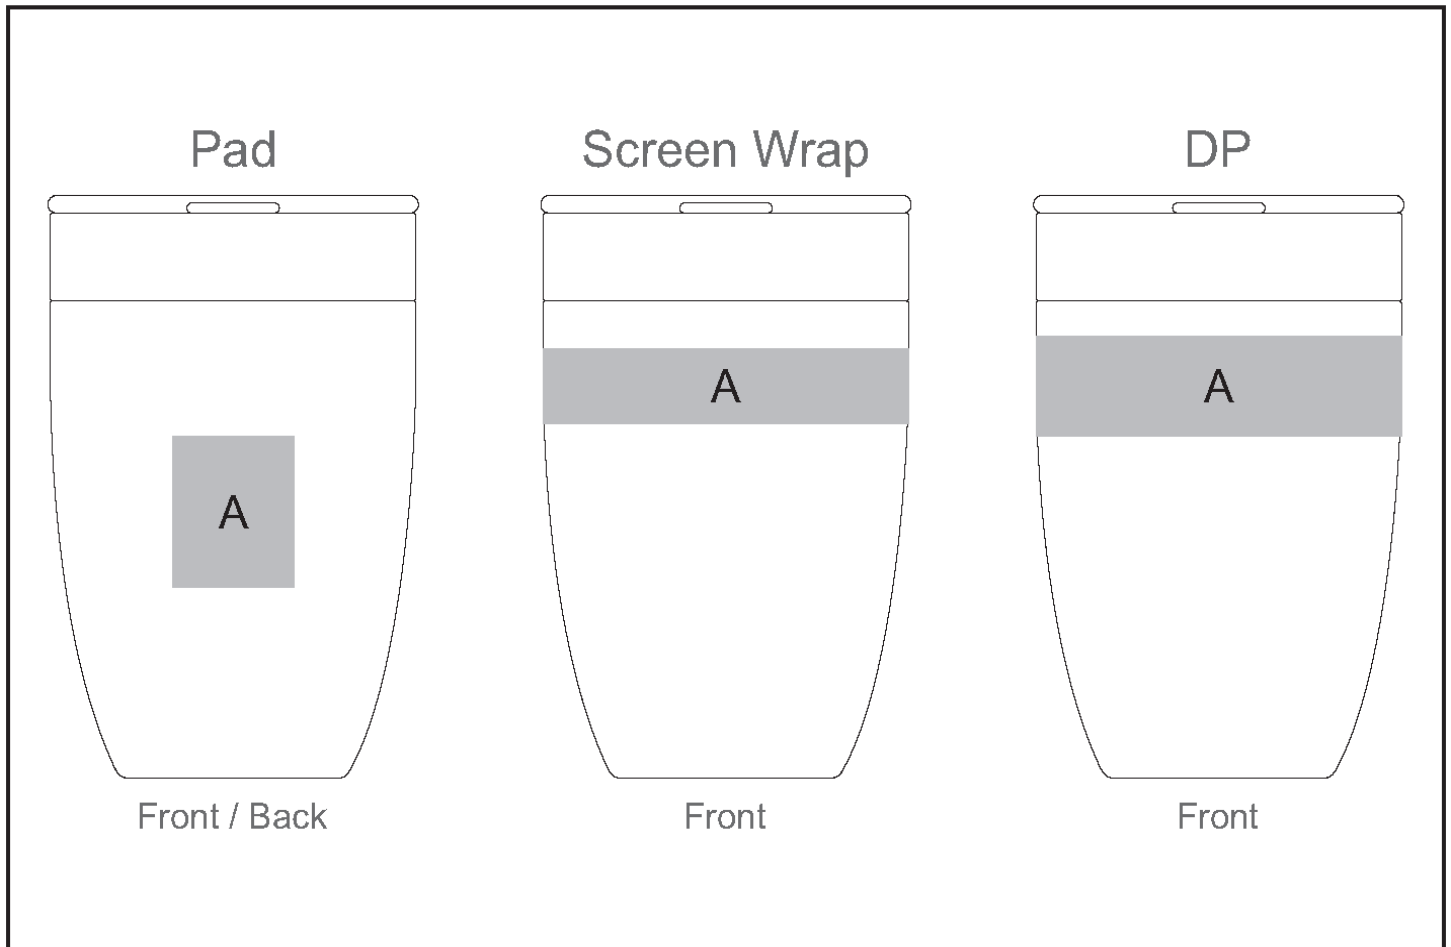

IDEA-54017

Altitude Manhattan Plastic Double-Wall Tumbler

Need to know:

- Includes 1-Colour, 1-Position Screen Wrap (setup fee applies)

- NB: Inclusive Branding is NOT applicable to Items marked as Reduced to Clear.

- No Solid Blocks for Pad Print.

Branding Options:

Position	Branding Method (Branding Code)	No. of Colours	Dimension
A	Pad Printing (PB)	4 Colours	25mm wide x 30mm high
A	Screen Wrap (SW)	1 Colour	220mm wide x 20mm high
A	Digital Print Drinkware (DP-C)	Full Colour	100mm wide x 20mm high
A	Digital Print Drinkware (DP-D)	Full Colour	230mm wide x 20mm high